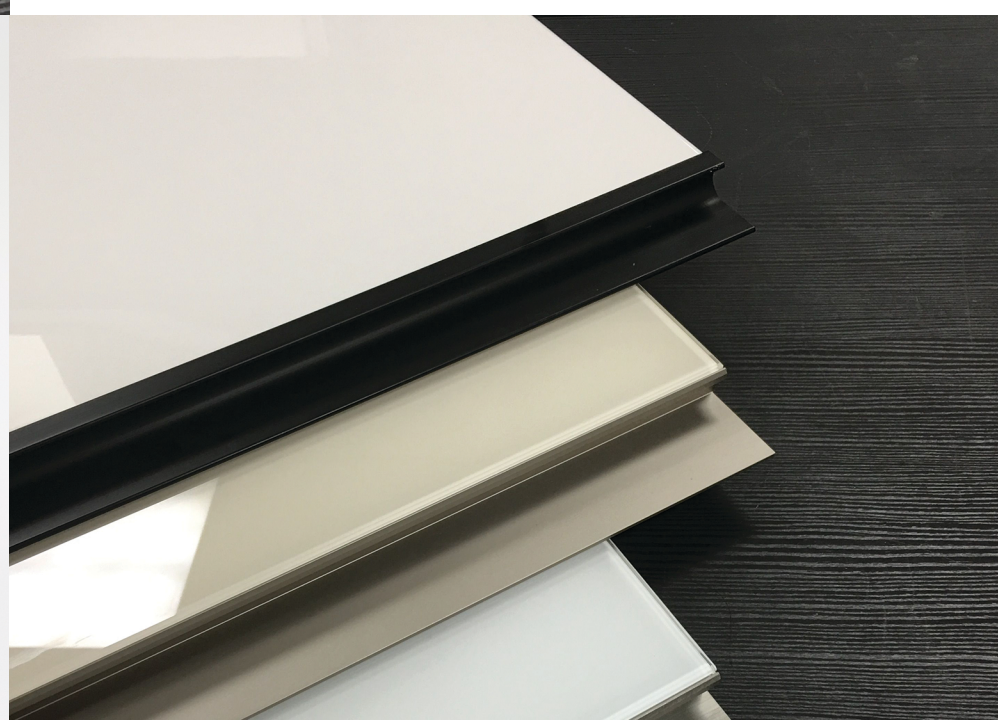

 **CRONOS**
DESIGN

Aluminum Extruded Handles

Fano

Piano

Piano (A)

Livorno

Marino Uno

Marino Duo