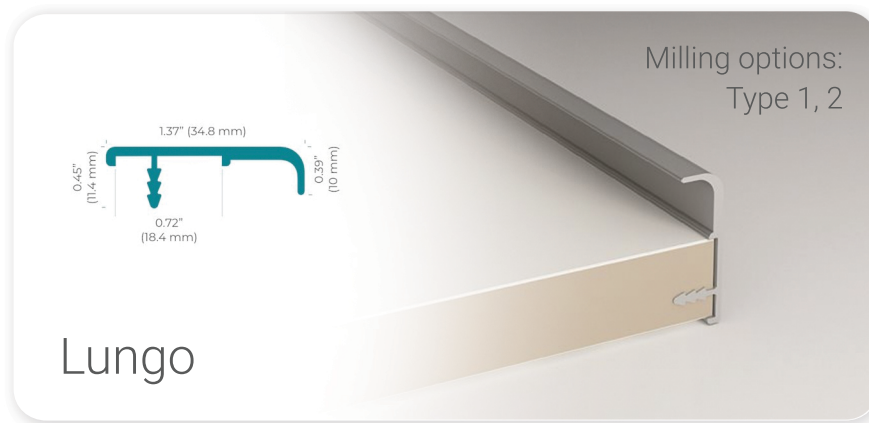

Lungo

Milling options:
Type 1, 2