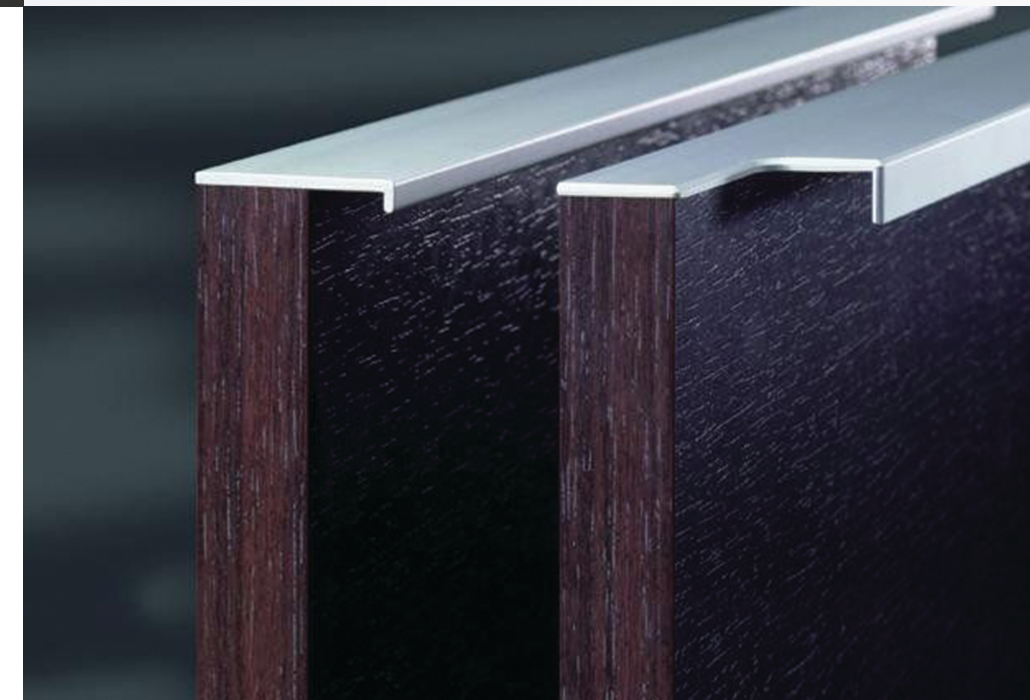

 **CRONOS**
DESIGN

Aluminum Extruded Handles

Fano

Piano

Piano (A)

Livorno

Marino Uno

Marino Duo