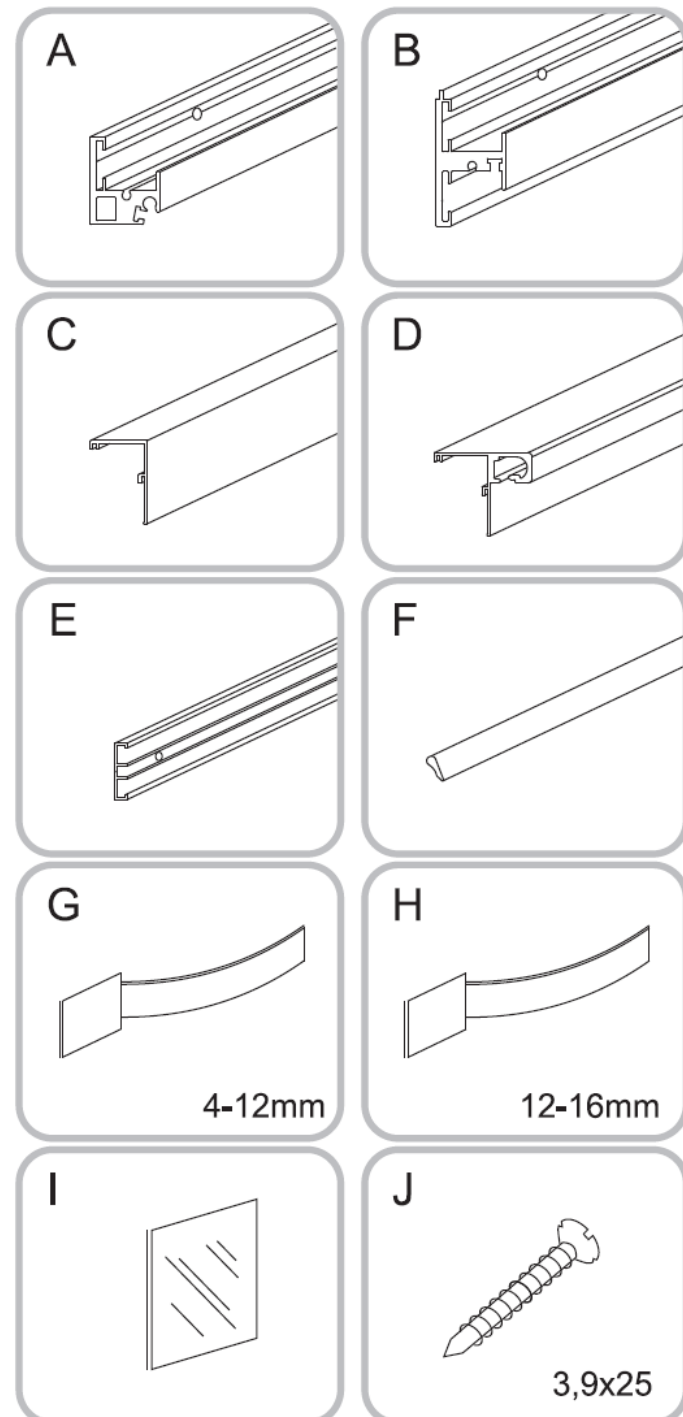

# INSTALLATION INSTRUCTIONS

**Click!!!**

40min

x1

1.

A

B

C